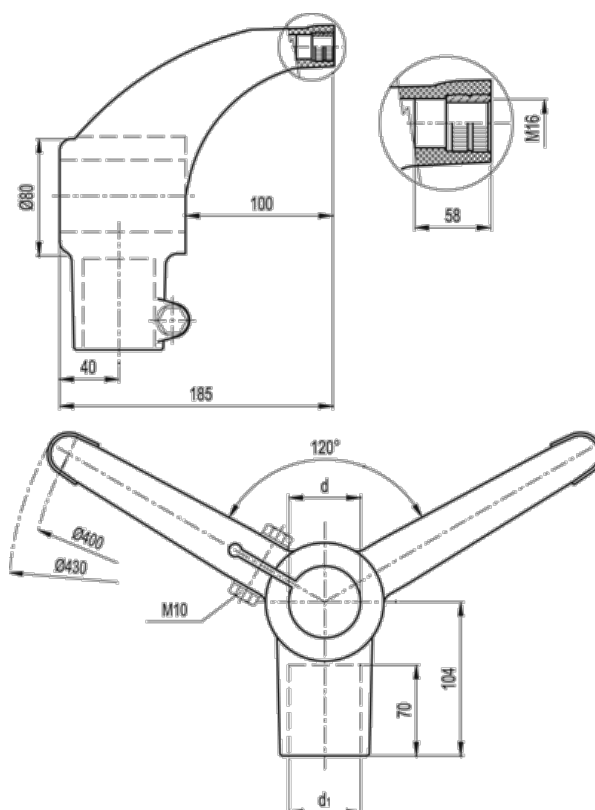

Data Sheet

Article number: 2310419619

Description: E+G Support base with connection joint
BAG2-120-48-42-SST

Measures

d (inch) = 1 1/2 Gas

d1 (inch) = 1 1/4 Gas

d1 (mm) = 42.4

d mm = 48.3

Weight (g) = 730